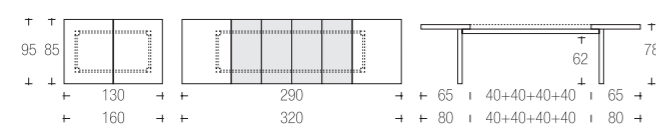

posti_art.300 6→12 | art.393 8→14
seats