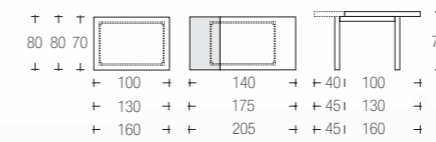

STILE

classico

819-820-821-822 | TITO

822 | TITO

piano laminato bordo legno
top table laminated top with wooden border

gambe faggio | frassino
legs beech | ash

art. **819** 100x70 | art. **820** 130x80 | art. **821** 160x80 | art. **822** 90x90

posti_art.819 6→8 | **art.820** 6→12 | **art.821** 8→14 | **art.822** 4→10
seats

819-820-821 | TITO

piano laminato bordo legno
top table laminated top with wooden border

gambe faggio | frassino
legs beech | ash

art. **819** 100x70 | art. **820** 130x80 | art. **821** 160x80 | art. **822** 90x90

posti_art.819 6→8 | **art.820** 6→12 | **art.821** 8→14 | **art.822** 4→10
seats

300-393 | ALALUNGA

SOAVE sedia | chair → pag. 241