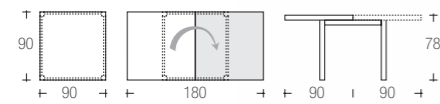

STILE

classico

819-820-821-822 | TITO

822 | TITO

piano laminato bordo legno
top table laminated top with wooden border

gambe faggio | frassino
legs beech | ash

art. **819** 100x70 | art. **820** 130x80 | art. **821** 160x80 | art. **822** 90x90

posti_art.819 6→8 | **art.820** 6→12 | **art.821** 8→14 | **art.822** 4→10
seats

819-820-821 | TITO

piano laminato bordo legno
top table laminated top with wooden border

gambe faggio | frassino
legs beech | ash