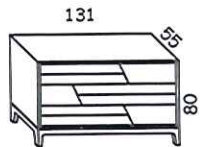

M140 Como con particolari noce e
laccati

Chest of drawers with walnut
and lacquered details

P.L. € 2.487,00