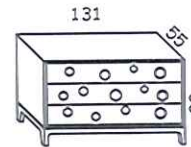

M146 Comò in noce e cedro

Chest of drawers in walnut and
cedar

P.L. € 2.659,00