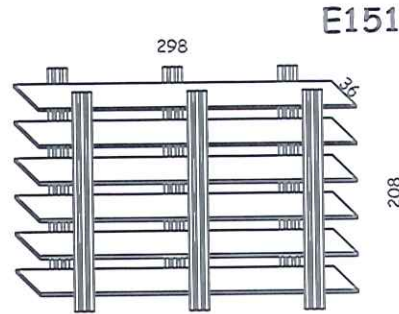

**P115** Letto in pelle  
Misura rete 160x200  
  
Leather Bed  
Internal Sizes 160x200

P.L. € 2.894,00

**E151** Libreria bifacciale in noce  
rovere e wengè  
  
Double-sided bookcase in oak  
wengè and walnut