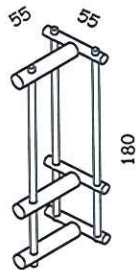

N100 Portabiti in noce

Walnut Coat Hangers

P.L. € 593,00