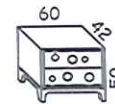

M147 Comodino in noce e cedro

Bedside Table in walnut and
cedar

P.L. € 1.197,00